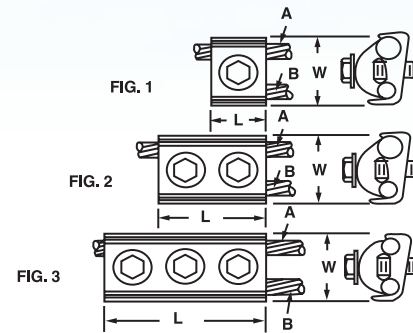

Aluminum Parallel Clamps

Type PCAA

- Manufactured from high strength aluminum extruded alloy
- For aluminum, copper, ACSR, and AR* conductors
- Designed for tap and parallel connections
- Assembled with high strength stainless steel bolts and flatwashers
- Serrated grooves provide increased conductor contact and improve mechanical performance
- For aluminum to copper applications, it is recommended to install the aluminum conductor above the copper conductor to minimize corrosion
- For factory applied oxide inhibitor, suffix catalog number with “-BF”
- For tin plating, suffix catalog number with “-TN”

CATALOG NUMBER	FIG. NO.	CONDUCTOR RANGE		APPROXIMATE DIMENSIONS (IN.)		BOLT SIZE
		A MAIN	B TAP	L	W	
PCAA-10 ●	1	6 Sol. - 1/0 Str. 6 - 1/0 ACSR	6 Sol. - 1/0 Str. 6 - 1/0 ACSR	1.31	1.44	3/8
PCAA-15 ●	1	6 Sol. - 2/0 Str. 6 - 2/0 ACSR 6 Str. AR	6 Sol. - 2/0 Str. 6 - 2/0 ACSR 6 Str. AR	1.38	1.69	3/8
PCAA-17	1	2 Sol. - 4/0 Str. 4 - 4/0 ACSR 6 - 4 Str. AR	2 Sol. - 4/0 Str. 4 - 4/0 ACSR 6 - 4 Str. AR	1.50	1.94	3/8
PCAA-18	2	2 Sol. - 4/0 Str. 4 - 4/0 ACSR 6 - 4 Str. AR	2 Sol. - 4/0 Str. 4 - 4/0 ACSR 6 - 4 Str. AR	3.00	1.94	3/8
PCAA-20 ●	1	3/0 Str. - 400 kcmil 3/0 - 397.5 18/1 ACSR 4 Str. - 2/0 Str. AR	6 Sol. - 2/0 Str. 6 - 2/0 ACSR 6 Str. AR	1.75	2.19	1/2
PCAA-23	2	3/0 Str. - 400 kcmil 3/0 - 397.5 18/1 ACSR 4 Str. - 2/0 Str. AR	3/0 Str. - 400 kcmil 3/0 - 397.5 18/1 ACSR 4 Str. - 2/0 Str. AR	3.38	2.47	1/2
PCAA-25	3	3/0 Str. - 400 kcmil 3/0 - 397.5 18/1 ACSR 4 Str. - 2/0 Str. AR	3/0 Str. - 400 kcmil 3/0 - 397.5 18/1 ACSR 4 Str. - 2/0 Str. AR	5.25	2.47	1/2
PCAA-27	1	400 - 1000 kcmil 397.5 18/1 - 795 ACSR 3/0 Str. - 397.5 AR	6 Sol. - 2/0 Str. 6 - 2/0 ACSR 6 Str. AR	2.25	2.81	5/8
PCAA-30	2	400 - 1000 kcmil 397.5 18/1 - 795 ACSR 3/0 Str. - 397.5 AR	3/0 Str. - 400 kcmil 3/0 - 397.5 18/1 ACSR 4 Str. - 2/0 Str. AR	4.50	3.13	5/8
PCAA-35	3	400 - 1000 kcmil 397.5 18/1 - 795 ACSR 3/0 Str. - 397.5 AR	400 - 1000 kcmil 397.5 18/1 - 795 ACSR 3/0 Str. - 397.5 AR	6.75	3.50	5/8